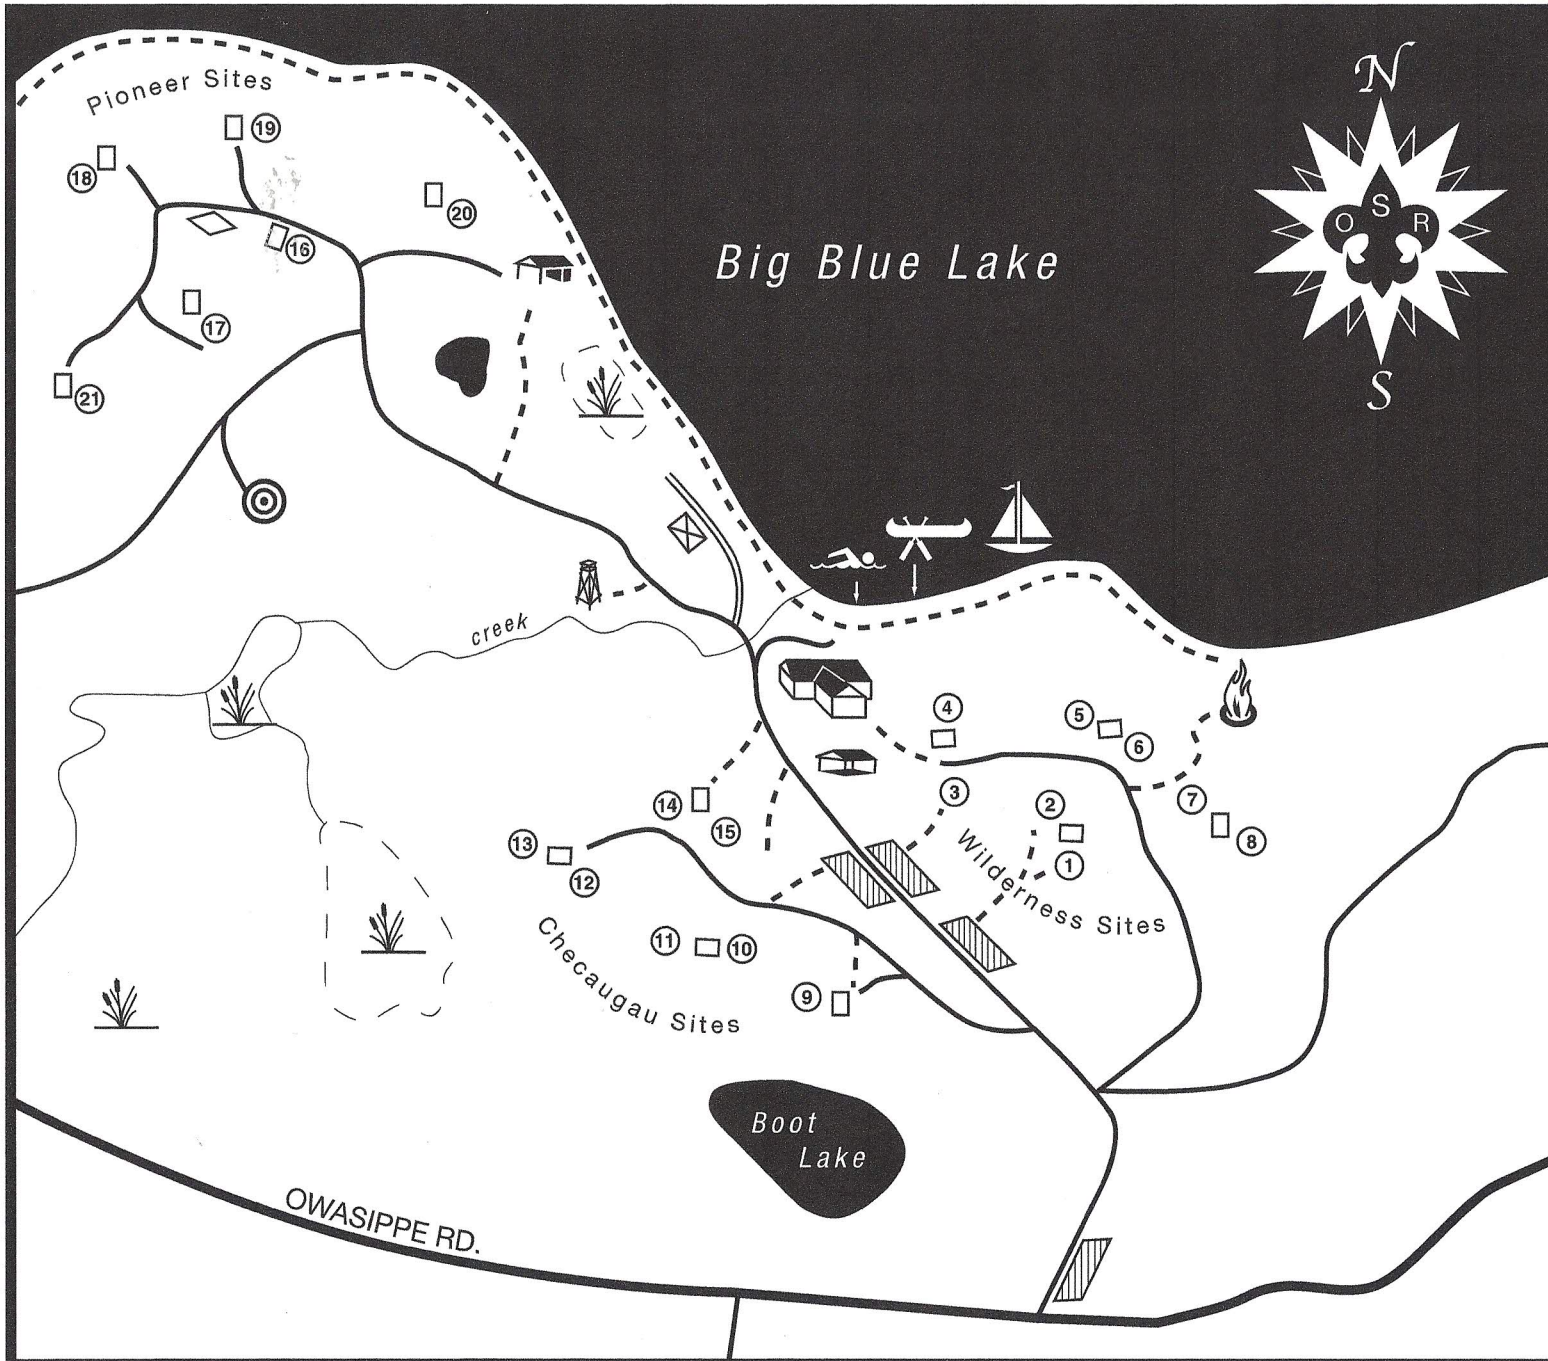

Camp Blackhawk - Owasippe Scout Reservation

Scale 1 : 7 040
1 in. = approx. 195 yds.

Legend

- Camp Road
- - - - - Trail
- ===== Paved Rd.
- ===== Staff Row
- ▨ Parking Lot
- ▧ Dining Hall
- ⑫ Camp Site
- Kybo
- ⊠ Staff Kybo
- ◇ Shower House
- 🏊 Aquatics
- 🚣 Boat Docks
- 🚤 Sailing Base
- 🏠 Nature Shed
- 🎯 Shooting Sports
- 🏠 Craft Village
- 🏹 Scoutcraft
- 🔥 Fire Bowl
- 🌊 Lake
- 🌿 Marsh
- ~~~~~ Creek